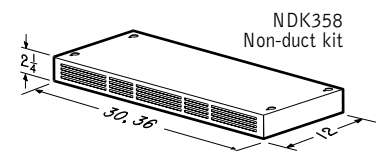

AP1 Options and Accessories

Non-duct Recirculation Kit	Non-ducted Filter
NDK358	88F

New exclusive feature from Broan combines Microban® antimicrobial protection with our advanced AP1 mesh filters for unsurpassed benefits:

- Microban inhibits the growth of odor causing bacteria so filters stay fresher longer.
- Microban protects the filter so it stays cleaner in between cleanings.